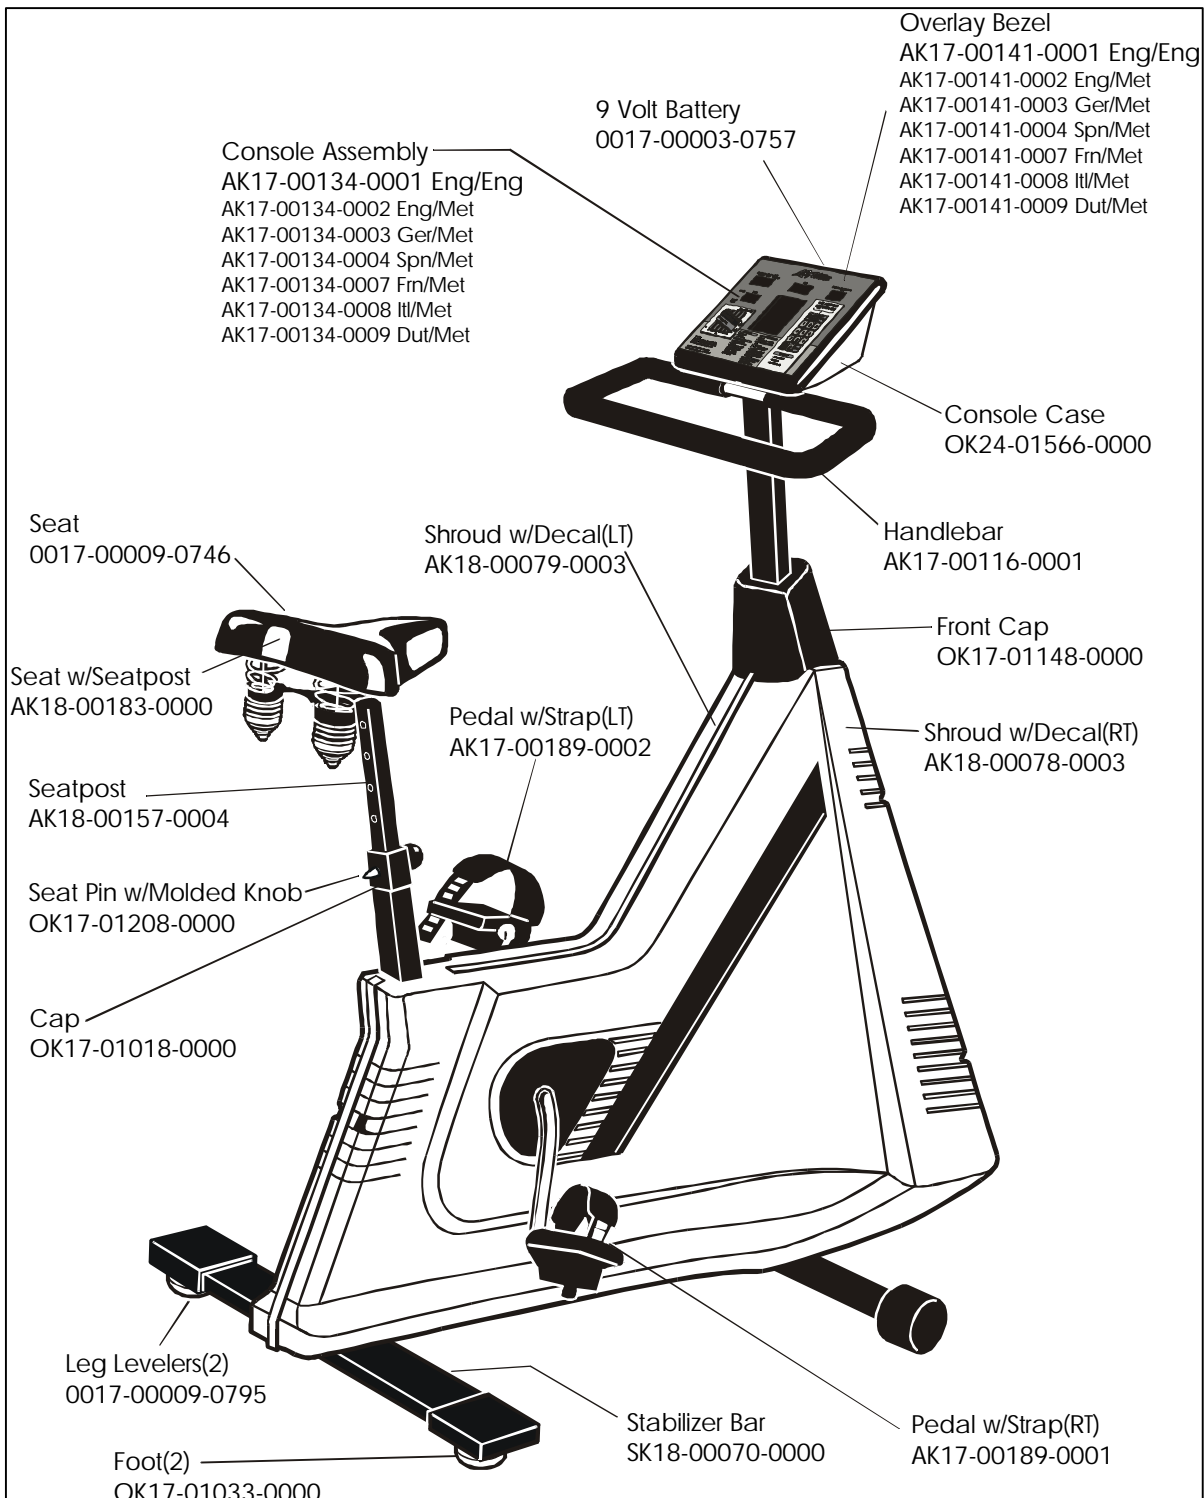

**LC-5500(RE)  
EXERCISE BIKE**

**GE09-00011-XXXX**  
SN: 519922-520221, 521821-528139

**LC-5500(RE)  
EXERCISE BIKE**

**GE09-00011-XXXX**  
SN: 519922-520221, 521821-528139